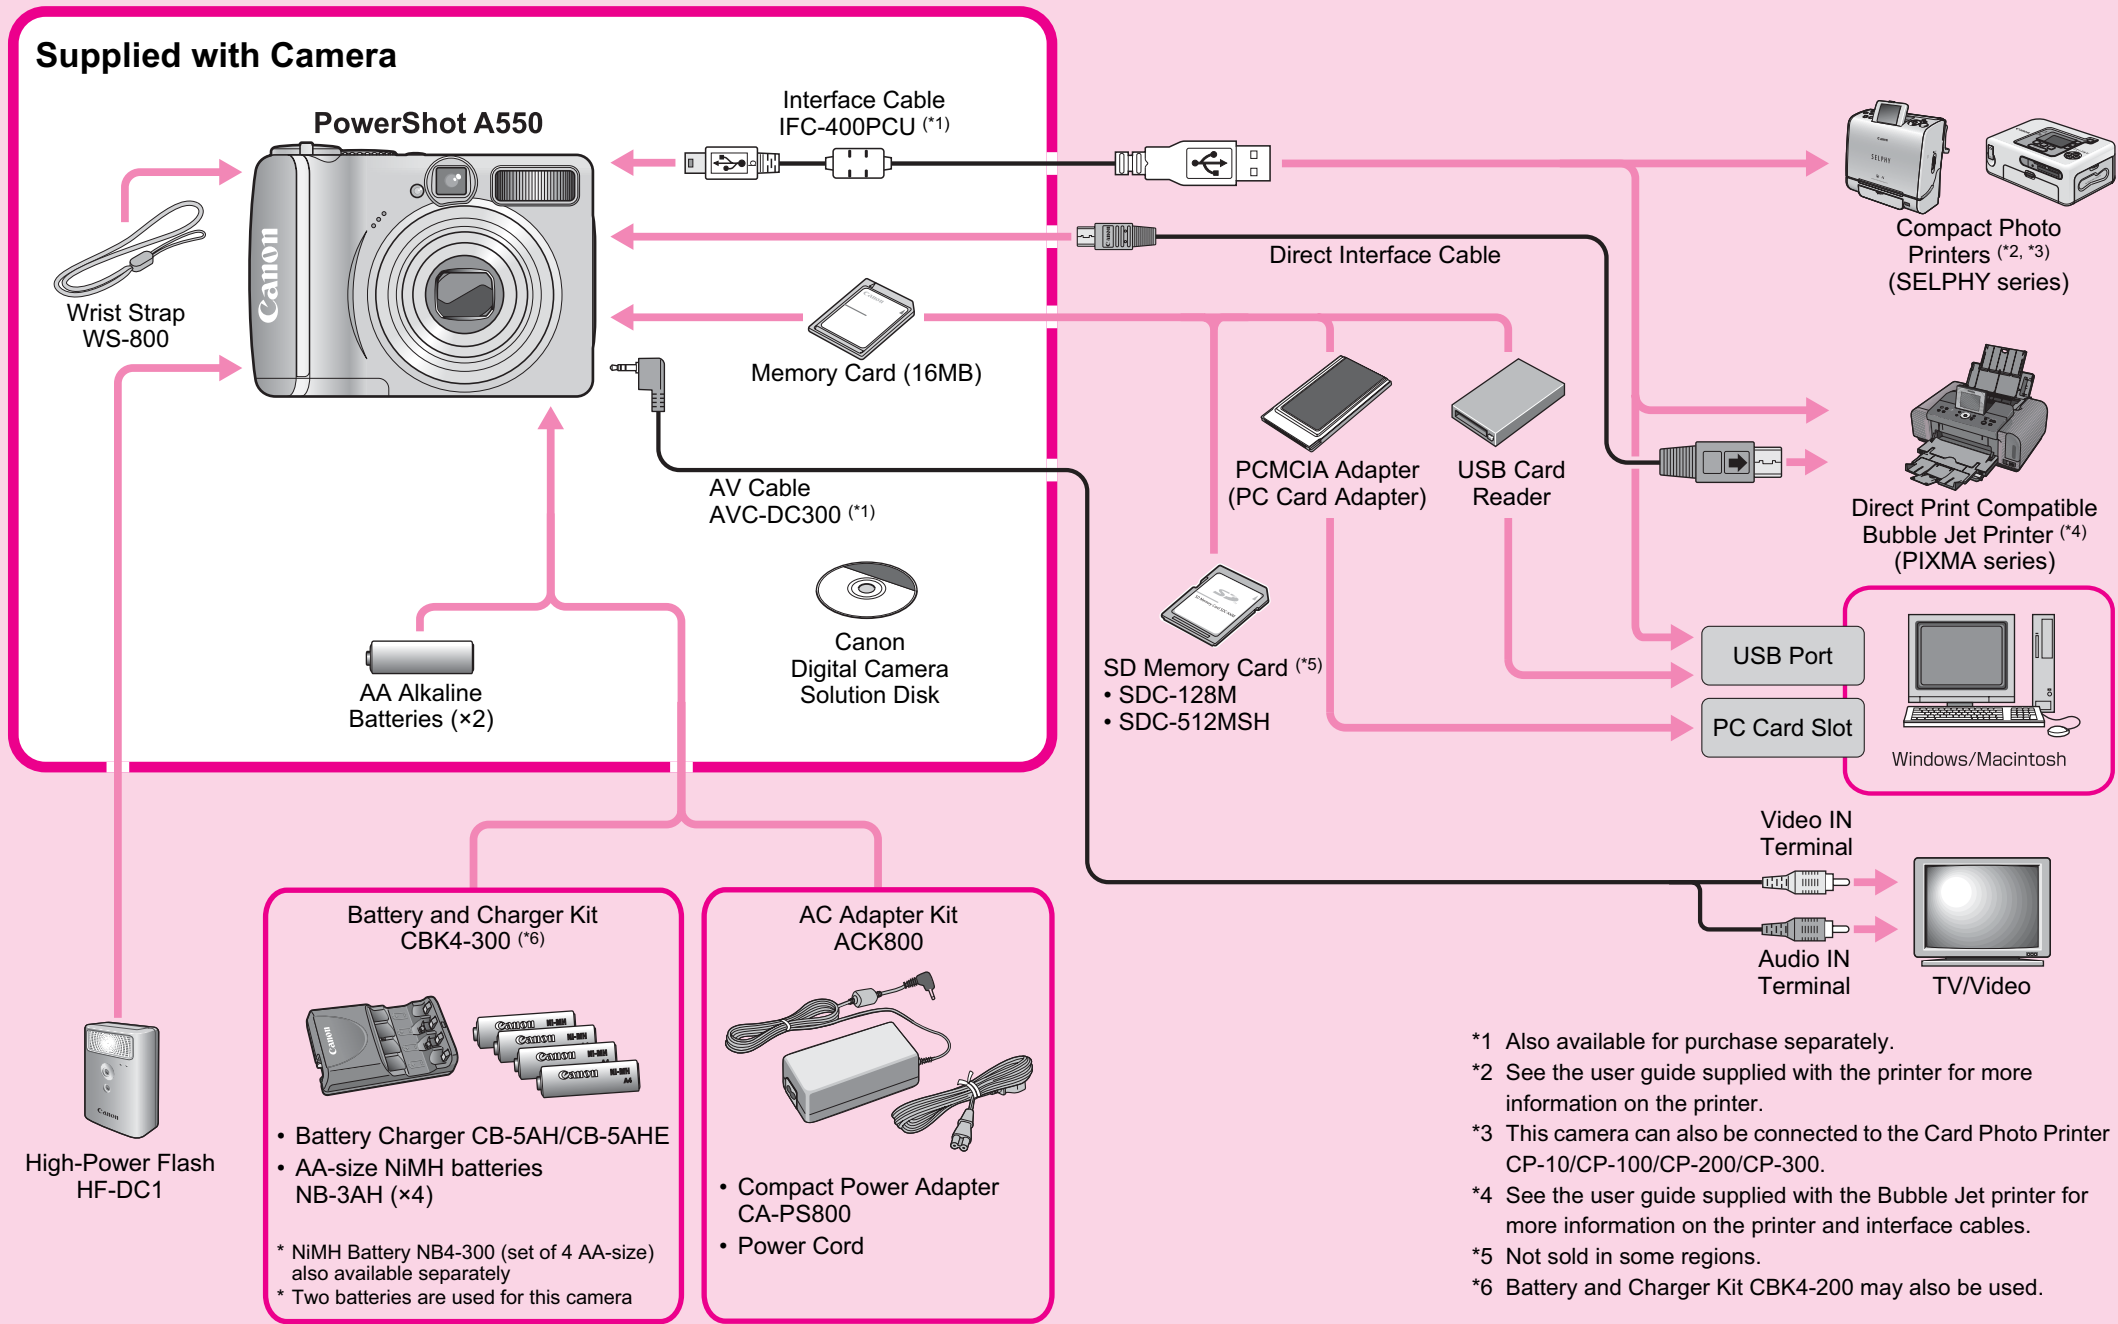

# PowerShot A550 SYSTEM MAP

DIGITAL CAMERA

\*1 Also available for purchase separately.  
 \*2 See the user guide supplied with the printer for more information on the printer.  
 \*3 This camera can also be connected to the Card Photo Printer CP-10/CP-100/CP-200/CP-300.  
 \*4 See the user guide supplied with the Bubble Jet printer for more information on the printer and interface cables.  
 \*5 Not sold in some regions.  
 \*6 Battery and Charger Kit CBK4-200 may also be used.

## Confirming the Package Contents

Your camera package includes all of the following items. If any of these items are missing, please contact the dealer for assistance.

- Digital Camera
- Wrist Strap WS-800
- AA Alkaline Batteries (×2)
- Memory Card (16MB)
- Interface Cable IFC-400PCU
- AV Cable AVC-DC300
- Canon Digital Camera Solution Disk
- Basic Camera User Guide
- Advanced Camera User Guide
- Direct Print User Guide
- Software Starter Guide
- System Map (this sheet)
- Warranty Card
- “Canon Customer Support” Leaflet

### Flash

- **High-Power Flash HF-DC1**  
This attachable supplementary flash can be used to capture photographic subjects that are too distant for the built-in flash to illuminate.

### Other Accessories

- **SD Memory Card**  
SD memory cards are used to store images recorded by the camera. Canon brand cards are available in 128 MB and 512 MB capacities.
- **Interface Cable IFC-400PCU**  
Use this cable to connect the camera to a computer, Compact Photo Printer (SELPHY series) or to a Bubble Jet printer (refer to your Bubble Jet printer user guide).
- **AV Cable AVC-DC300**  
Use this cable to connect the camera to a TV set.